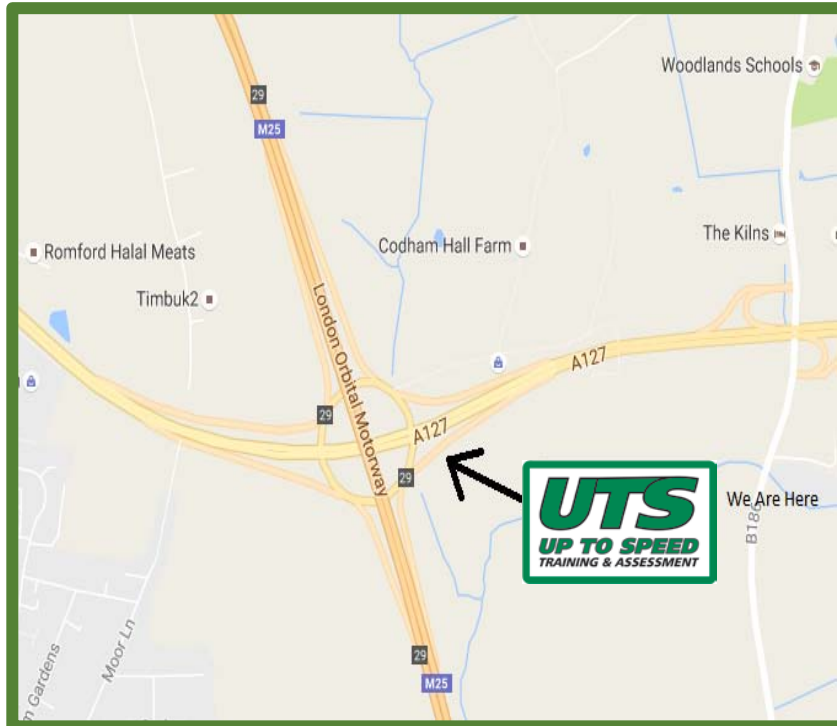

HOW TO FIND US?

**Up To Speed Training & Assessment Ltd c/o Boyle Personnel Ltd,
Codham Hall Farm, Great Warley, Brentwood, Essex, CM13 3FB**

Tel: 0121 326 8696 www.utstraining.co.uk info@utstraining.co.uk

Directions By Train

- If arriving by rail then the closest station is Brentwood. You would then need a taxi from there.
- This would take around ten minutes by taxi.

Directions by Car

- If arriving by car, please follow these directions rather than the address.

From London

- If using the A127, take the slip road to the M25 roundabout,
- Take the works exit (3rd exit) that will take you to the farm.
- Follow the road around until you see the sign for Boyle Personnel.