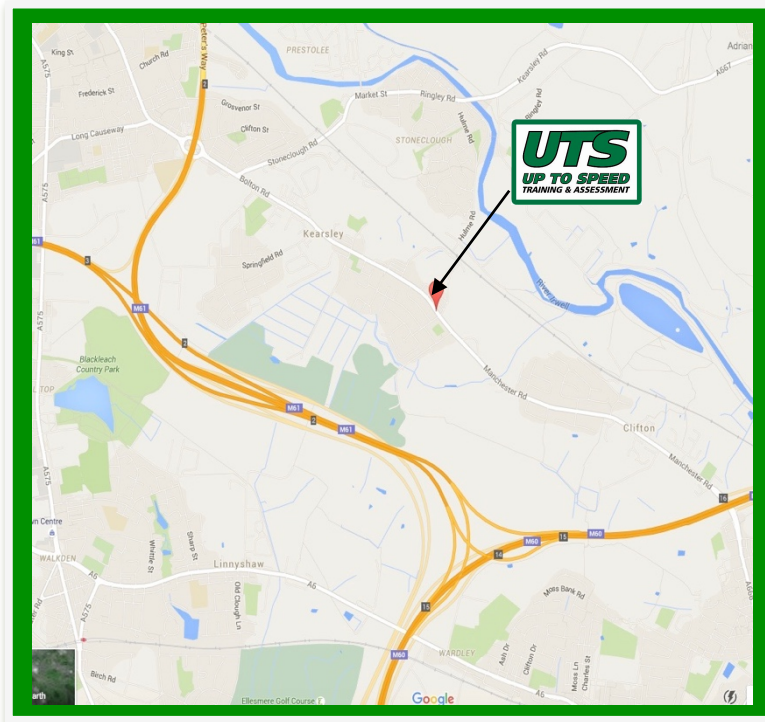

HOW TO FIND US?

Up To Speed Training & Assessment Ltd, 253 Manchester Road, Kearsley, Bolton BL4 8QX
Tel: 0121 326 8696 www.utstraining.co.uk info@utstraining.co.uk

Directions by Road:

M62 Junction 16 (Westbound)

- Leave M62 at junction 16 (A666) exit towards Salford/Kearsley
- Keep right to continue towards Clifton Jct/Manchester Rd/A666
- Turn right onto Clifton Jct/Manchester Rd/A666 and Continue to follow Manchester Rd/A666
- After Approximately 200yds you will have passed the M62 motorway and TA building and keep going
- Keep going and you will pass a Farm with a pub called the Unity Brook
- You will pass industrial units on your right, approximately 400yds on your right you will see a small unit just before some apartment blocks.
- Turn right into the gates of UTS Ltd.

M62/M60/M602 (Ring Road N & E)

- Continue on the M60 and follow signs for Preston/Bolton/M61/Bury/M66/Leeds/M62
- At junction 15, take the M61 exit to Preston/Wigan/Bolton
- Continue onto M61
- Keep right at the fork to stay on M61 and follow signs for A666
- Take the A6053/A666 exit towards Farnworth/Kearsley
- At the roundabout, take the 3rd exit onto Bolton Rd/A666 and continue along passing a Garage and Traffic Lights
- Continue up the hill and you will pass a Tesco Express and other shops on the Right
- UTS is 200yds on the left straight after apartment blocks