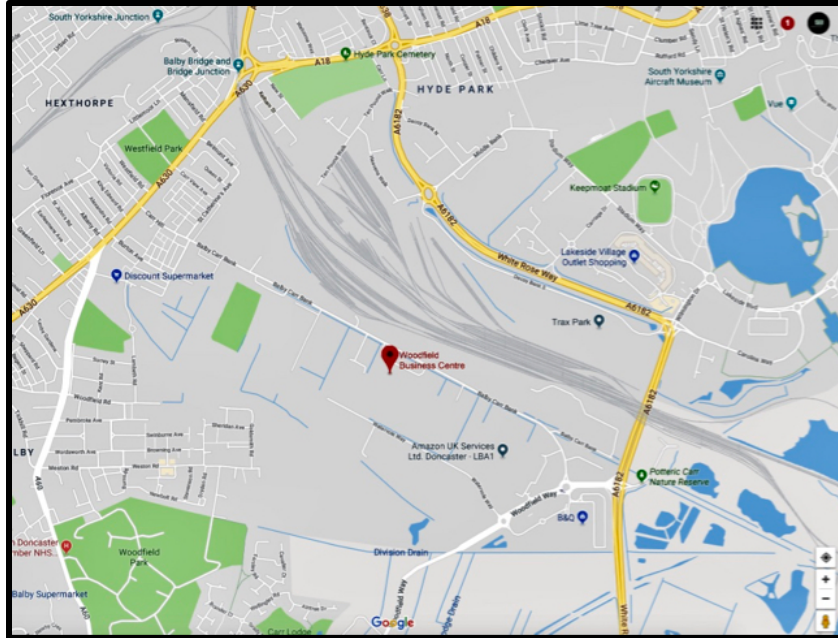

HOW TO FIND US?

**Up To Speed Training & Assessment Ltd, Woodfield Business Centre, Carr Hill,
Doncaster, DN4 8DE**

Tel: 0121 326 8696 www.utstraining.co.uk info@utstraining.co.uk

Directions by Road:

M18 Junction 3 (Westbound / Eastbound)

- Leave M18 at junction 3 and take the A6182 exit to Doncaster.
- At the roundabout, take the 1st exit onto White Rose Way/A6182.
- After 0.7 miles turn left towards Balby Carr Bank.
- After 0.1 miles at the roundabout, take the 3rd exit and stay on Balby Carr Bank.
- After 300 feet exit the roundabout onto Balby Carr Bank.
- After 1.3 miles you will enter Carr Hill.

A1(M) Junction 36 (Northbound / Southbound)

- Leave A1(M) at junction 36 and take the A630 exit to Rotherham/Doncaster.
- At the roundabout, take the 1st exit onto High Road/A630.
- After 1.6 miles turn right on Belmont Avenue.
- After 0.4 miles turn right onto Carr Hill.