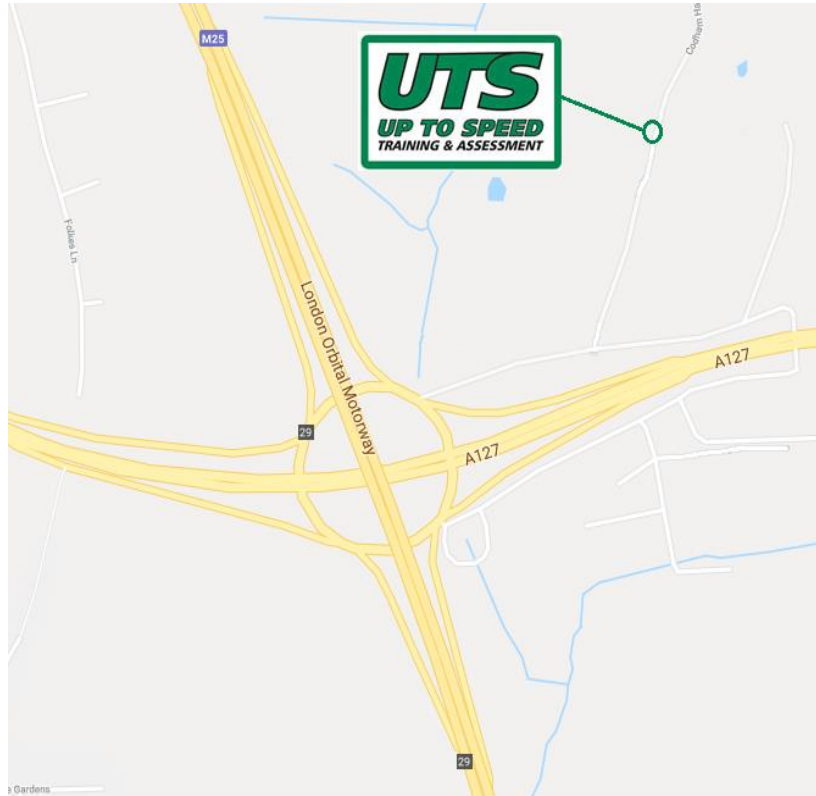

HOW TO FIND US?

**Up To Speed Training & Assessment Ltd,
Codham Hall Cottage, Codham Hall Lane, Great Warley, Brentwood CM13 3JT**

Tel: 01277 286 365 www.utstraining.co.uk

Directions by Train

- *If arriving by train then the closest station is Brentwood. You would then need a taxi from there.*
- *This would take around ten minutes by taxi (Please read Directions by Car instructions)*